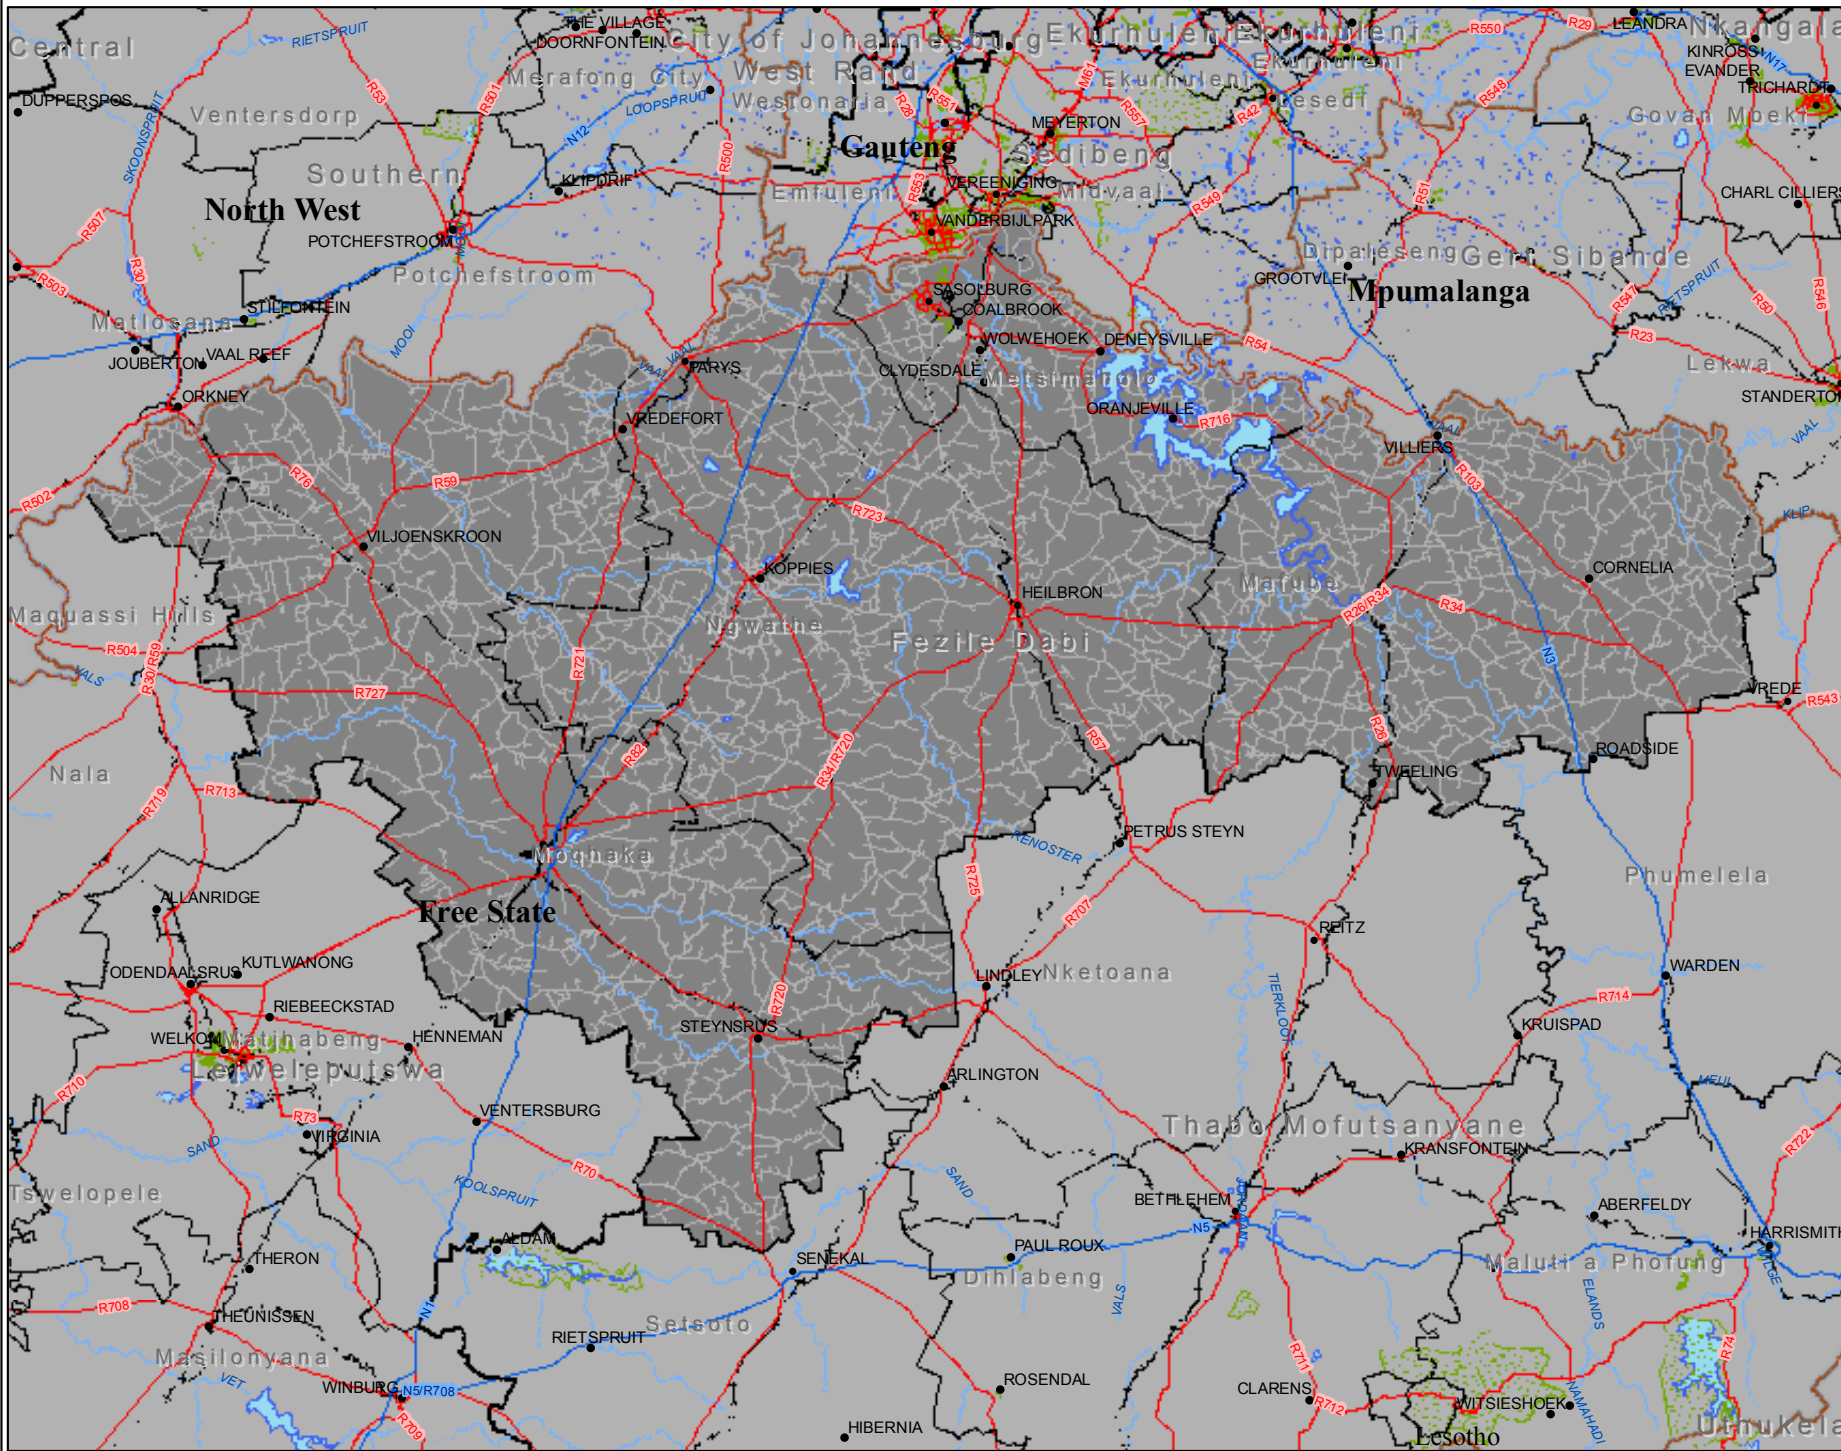

# Fezile Dabi- Basemap

12.5 25 50 km

1:1,300,000

**Legend**

- Cities
- Major Town
- Minor Town
- ▭ Provinces
- - - Local Municipal Boundaries
- National Route
- Main Route
- Secondary Route
- Rail
- ▨ Parks
- ▨ Waterbodies
- ▨ Rivers
- ▨ District\_Municipal Boundaries

Map Created by:  
National Disaster Management Centre  
(+27) 12 334 0444 (t)  
(+27) 12 334 0810 (f)  
[www.ndmc.gov.za](http://www.ndmc.gov.za)

Data Supplied by:  
Boundaries - MDB (08)  
Cities & Towns - S&M (08)  
Roads - BCX (08)  
Parks - Dept Agriculture  
Rivers & Waterbodies - BCX (08)

NDMC\_Maps\District Maps\Basemap\  
Fezile Dabi\_A4\_LS