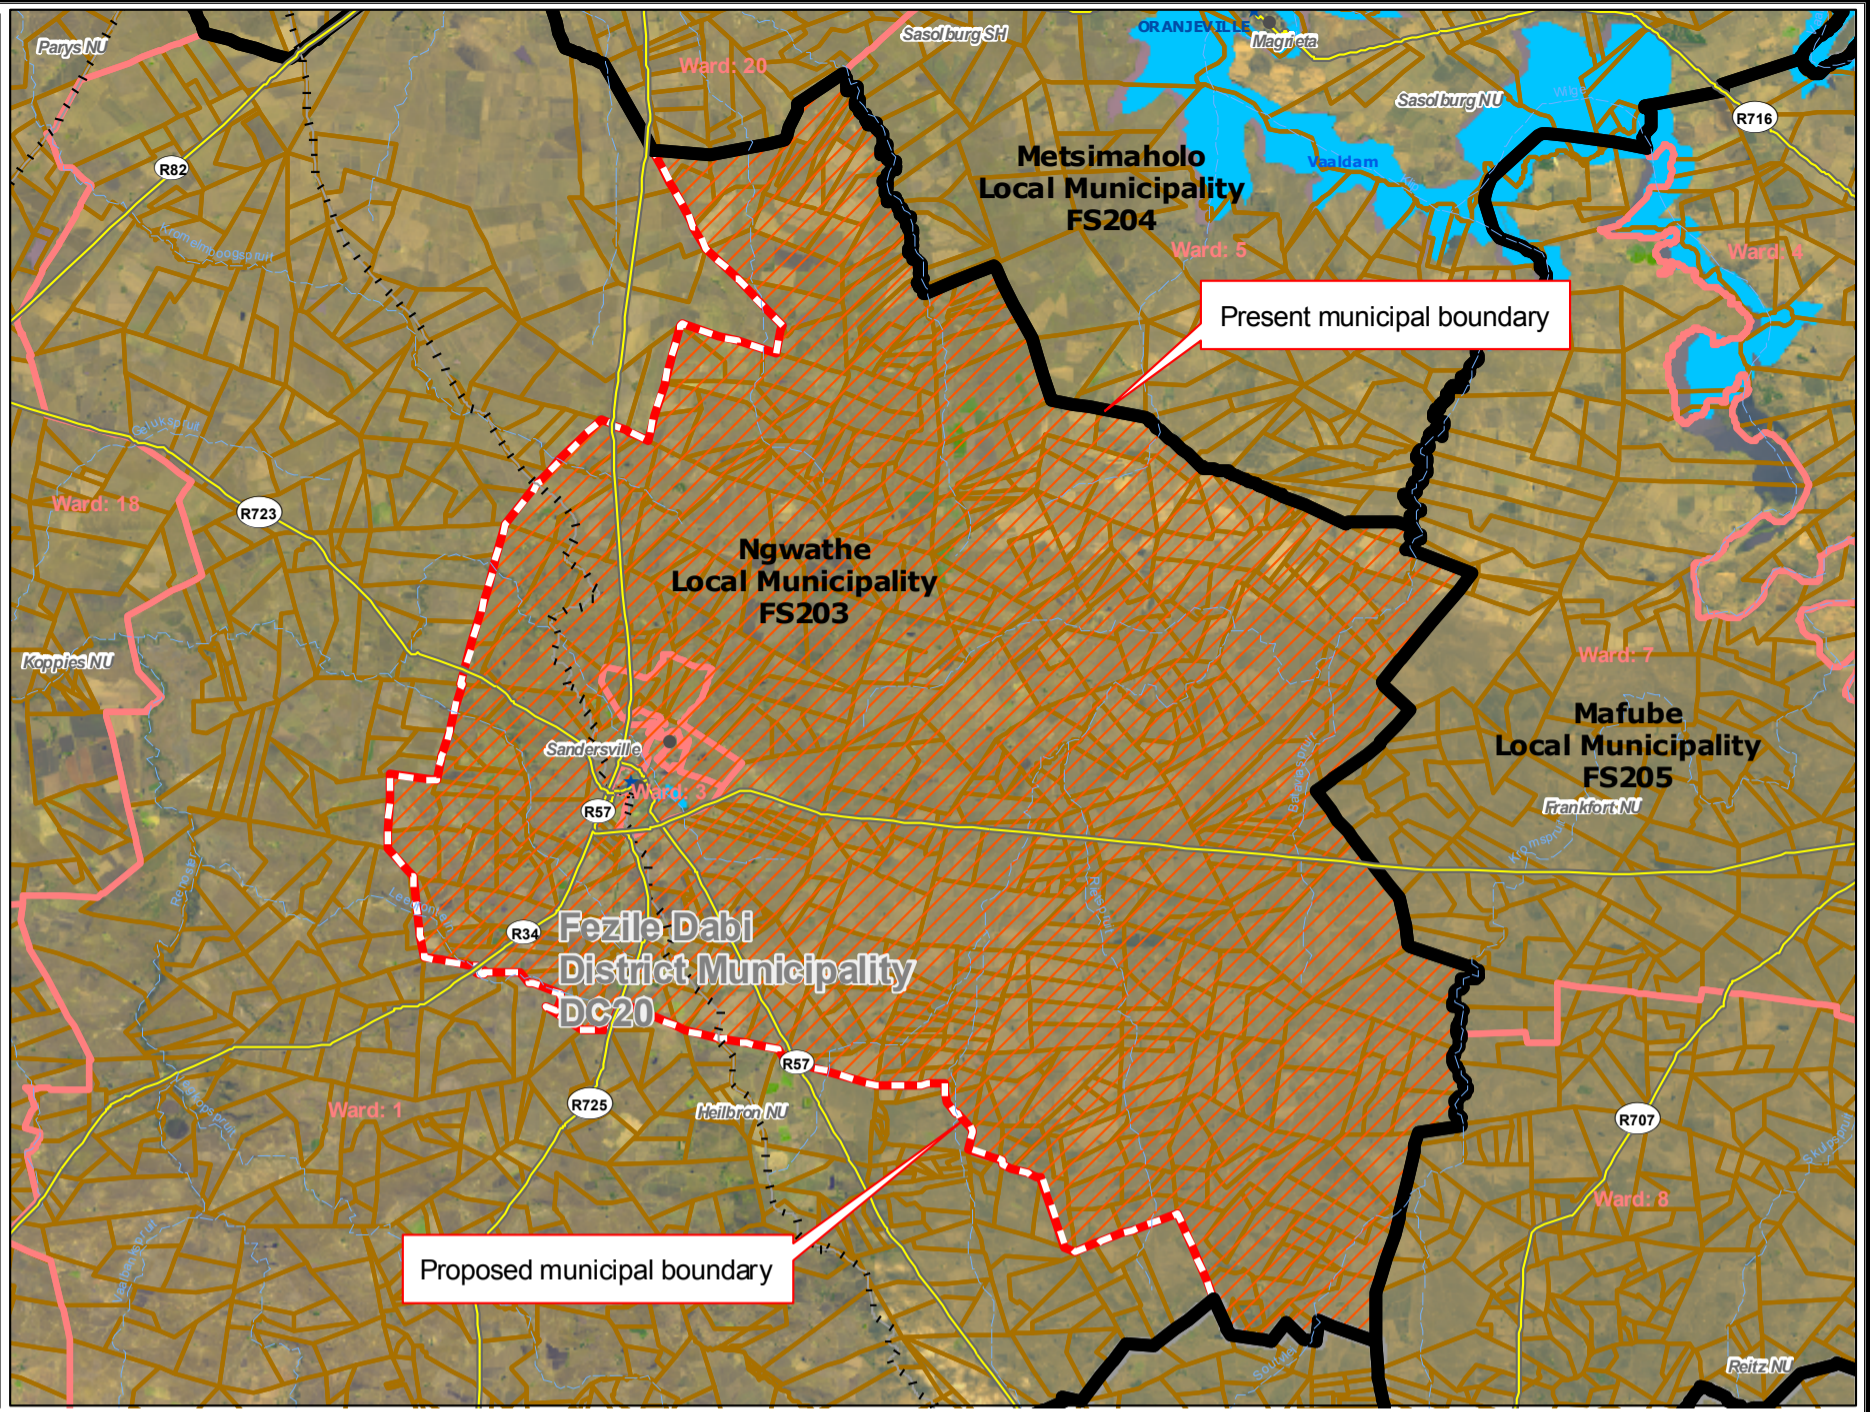

**Redetermination
of
municipal
boundaries**

MAP NUMBER
DEM4002

DATE
February 2012

Legend

- District Municipalities
- Local / Metro Municipalities
- Proposed boundary change
- Traditional Council Areas
- Wards
- SubPlace
- Parent Farms
- Dams
- National Roads
- Main Roads
- Secondary Roads
- Streets
- Railways
- Rivers
- Towns
- Schods
- Health Facilities
- Police Stations
- Airports

**SECTION 26
DESCRIPTION:**

Proposed redetermination of the municipal boundaries of Ngwathe Local Municipality (FS203) and Metsimaholo Local Municipality (FS204), by excluding the following farms as per attached schedule (Heilbron) from the municipal area of Ngwathe Local Municipality (FS203) and by including them into the municipal area of Metsimaholo Local Municipality (FS204)